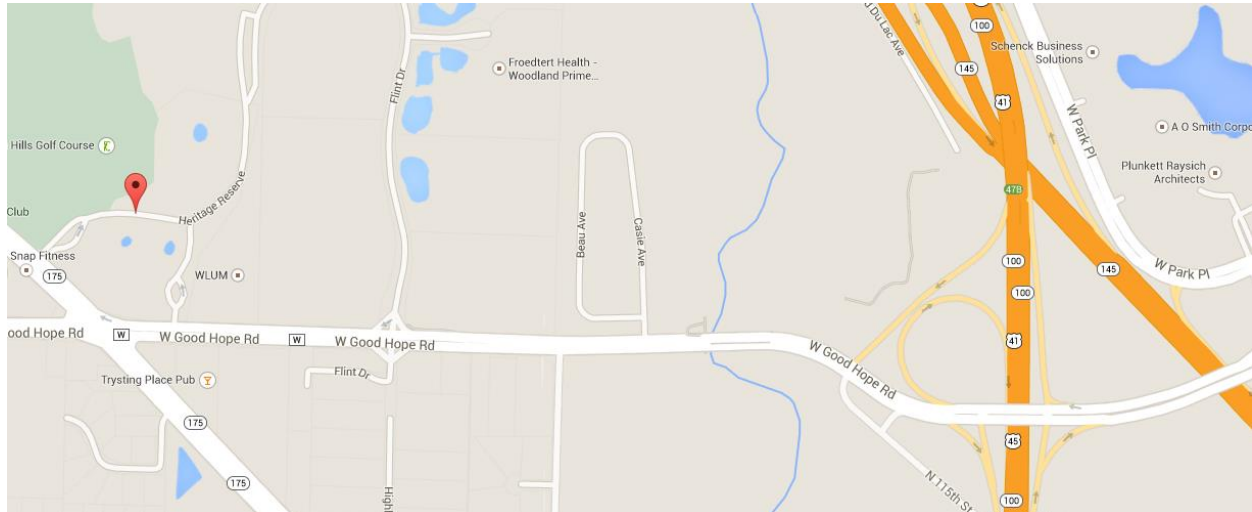

## **Located just two blocks west of our old Flint Drive entrance!**

### **Directions to our Office at 111 Heritage Reserve, Suite 100 Menomonee Falls, WI 53051 (Phone 414-390-1492)**

**From the East:** Good Hope Road past Highway 45 about ½ mile. Pass the second stoplight after crossing over Hwy 45, look for the second entrance on the right. Turn right (north) and take the first left; the driveway will be on your right.

**From the South:** Highway 45 North to Appleton Avenue exit; stay to the left, following Appleton Avenue North. Continue through the stop lights and turn right at the first driveway. Our building is on the left.

**From the North:** Highway 45 South to Good Hope Road exit. Turn right (west) on Good Hope Road and drive about ½ mile, through the Flint Drive stoplight. Enter at the second entrance on the right just past the radio station. Follow the driveway and turn left at the fork. Our building will be on your right.